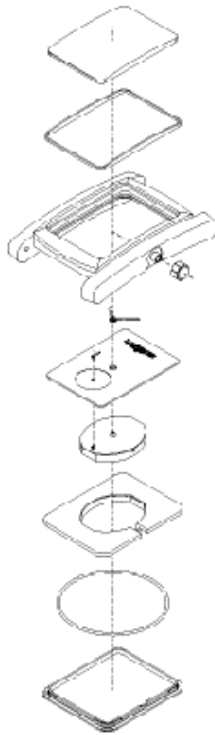

Reference: L300044945

	Reference	Name
Kit		
→	L395131454	SEALING KIT YELLOW GOLD CASE L5.155.
Components		
→	L319071246	SHAPED SAPPHIRE GLASS
→	L333080760	YELLOW METAL CASING RING
→	L349069362	YELLOW GOLD 2N CASE BACK L5.155.6
→	L358082788	SS CROWN TUBE
→	L359079329	CROWN YELLOW PVD 2N
→	L379073479	YELLOW GLASS GASKET
→	L379076451	BACK GASKET